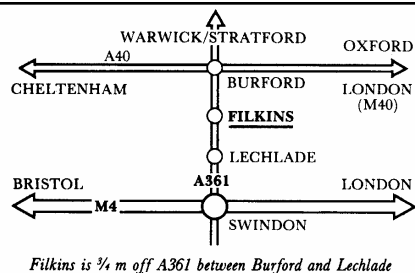

Collection

Collect your new harp from our Gloucestershire showroom in Filkins, 20 miles west of Oxford.

Delivery

Alternatively, harps can be delivered to most parts of England, Wales, Scotland and Ireland from £70.00.